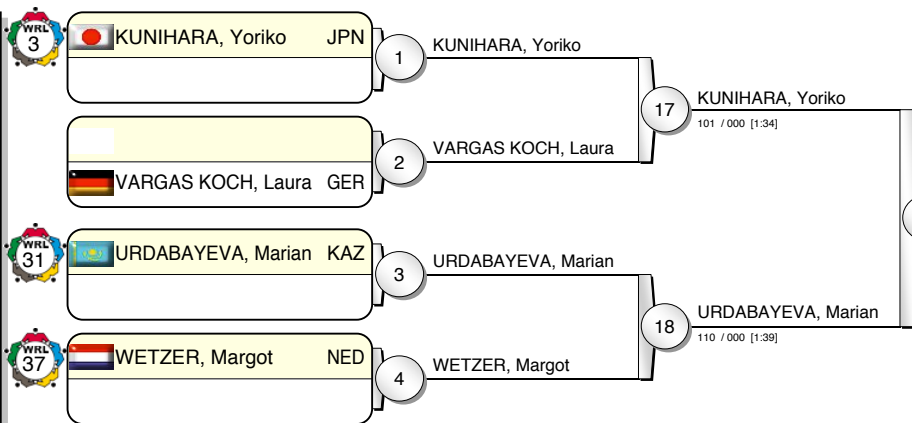

IJF Grand Prix Duesseldorf 2010

(GER Duesseldorf, 20-21 February 2010)

-70 kg

17 Judoka

Pool A

Pool B

Pool C

Pool D

WATANABE, Mina JPN 31
000 s2 / 001 s1 [5:00]

Results

1. WATANABE, Mina JPN
2. KUNIHARA, Yoriko JPN
3. ZUPANCIC, Kelita CAN
3. SRAKA, Rasa SLO
5. URDABAYEVA, Marian KAZ
5. CHOLLET, Mylene FRA
5. LEVESQUE, Marylise CAN
5. BARBIERI, Erica ITA