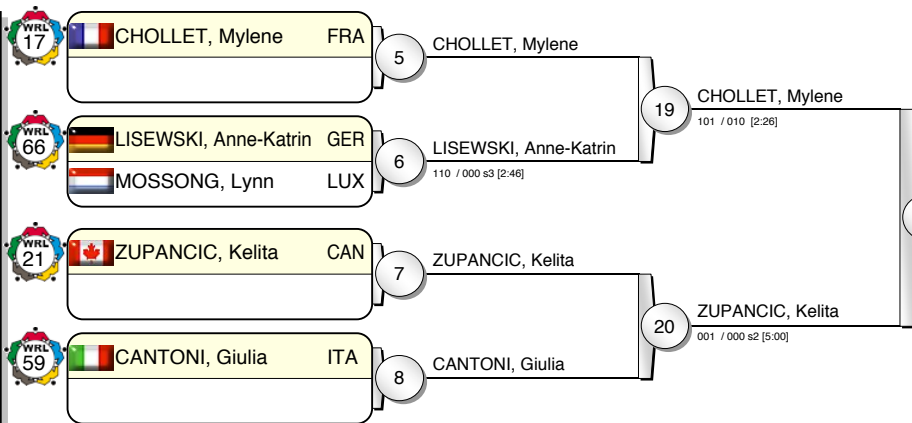

IJF Grand Prix Duesseldorf 2010

(GER Duesseldorf, 20-21 February 2010)

-70 kg

17 Judoka

Pool A

Pool B

Pool C

Pool D

WATANABE, Mina JPN 31
000 s2 / 001 s1 [5:00]

Results

1. WATANABE, Mina JPN
2. KUNIHARA, Yoriko JPN
3. ZUPANCIC, Kelita CAN
3. SRAKA, Rasa SLO
5. URDABAYEVA, Marian KAZ
5. CHOLLET, Mylene FRA
5. LEVESQUE, Marylise CAN
5. BARBIERI, Erica ITA