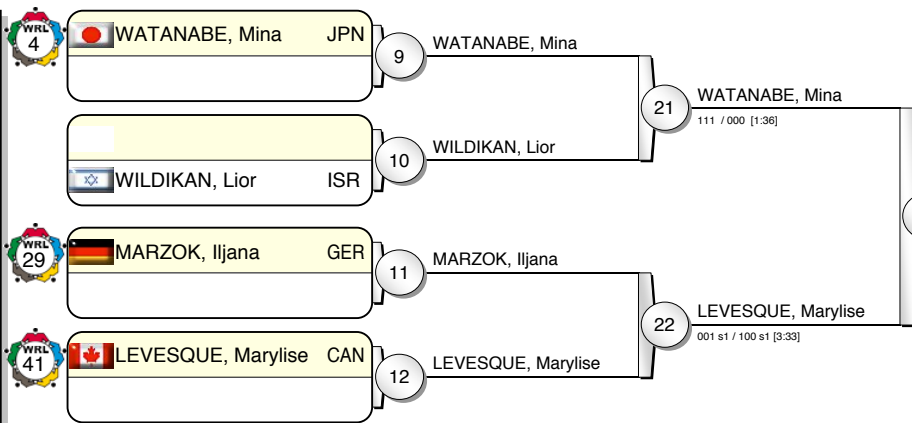

IJF Grand Prix Duesseldorf 2010

(GER Duesseldorf, 20-21 February 2010)

-70 kg

17 Judoka

Pool A

Pool B

Pool C

Pool D

WATANABE, Mina JPN 31
000 s2 / 001 s1 [5:00]

Results

1. WATANABE, Mina JPN
2. KUNIHARA, Yoriko JPN
3. ZUPANCIC, Kelita CAN
3. SRAKA, Rasa SLO
5. URDABAYEVA, Marian KAZ
5. CHOLLET, Mylene FRA
5. LEVESQUE, Marylise CAN
5. BARBIERI, Erica ITA