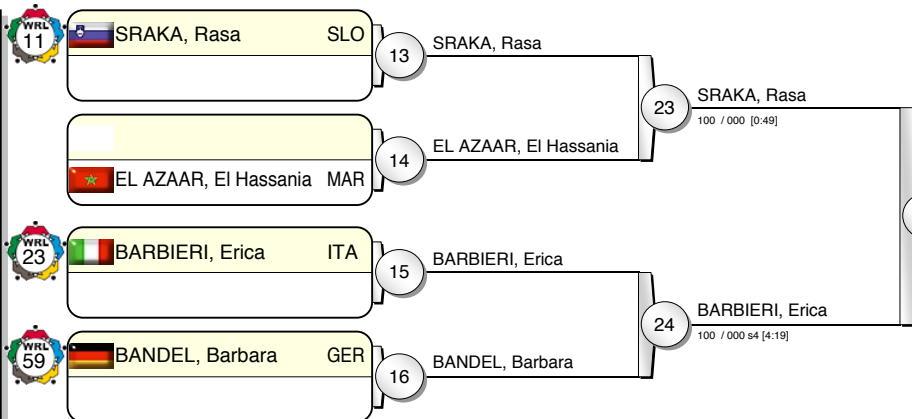

IJF Grand Prix Duesseldorf 2010

(GER Duesseldorf, 20-21 February 2010)

-70 kg

17 Judoka

Pool A

Pool B

Pool C

Pool D

WATANABE, Mina JPN 31
000 s2 / 001 s1 [5:00]

Results

1. WATANABE, Mina JPN
2. KUNIHARA, Yoriko JPN
3. ZUPANCIC, Kelita CAN
3. SRAKA, Rasa SLO
5. URDABAYEVA, Marian KAZ
5. CHOLLET, Mylene FRA
5. LEVESQUE, Marylise CAN
5. BARBIERI, Erica ITA